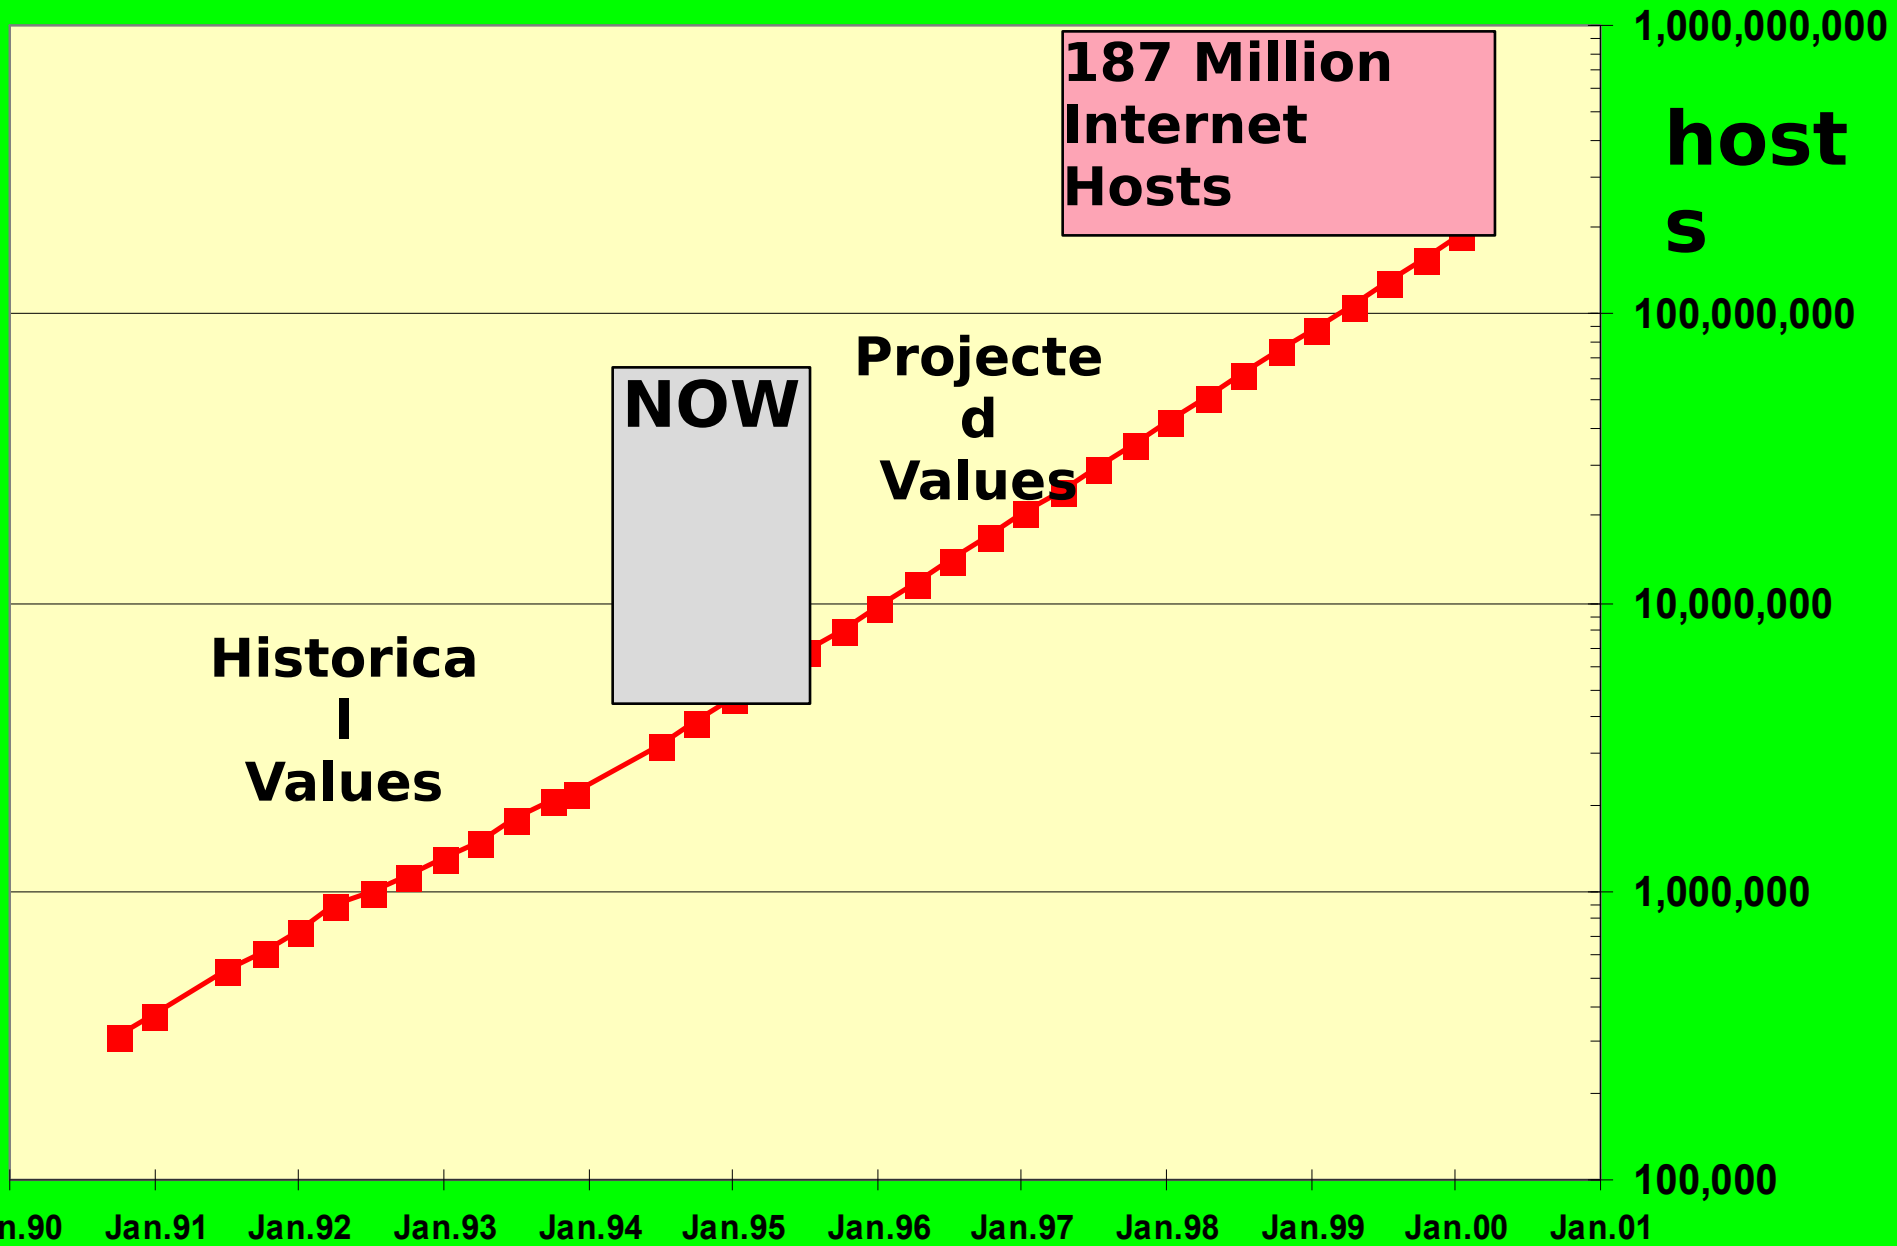

Internet Host Counts 1990-2000

Internet Connected Networks 1990-2000

World Wide Web Traffic 1993-2000

Bytes per Month

10,000
PetaBytes/Month

Capacity of
1.2 Gbit/s
pipe

NOW

Projecte
d
Values

Historica
l
Values