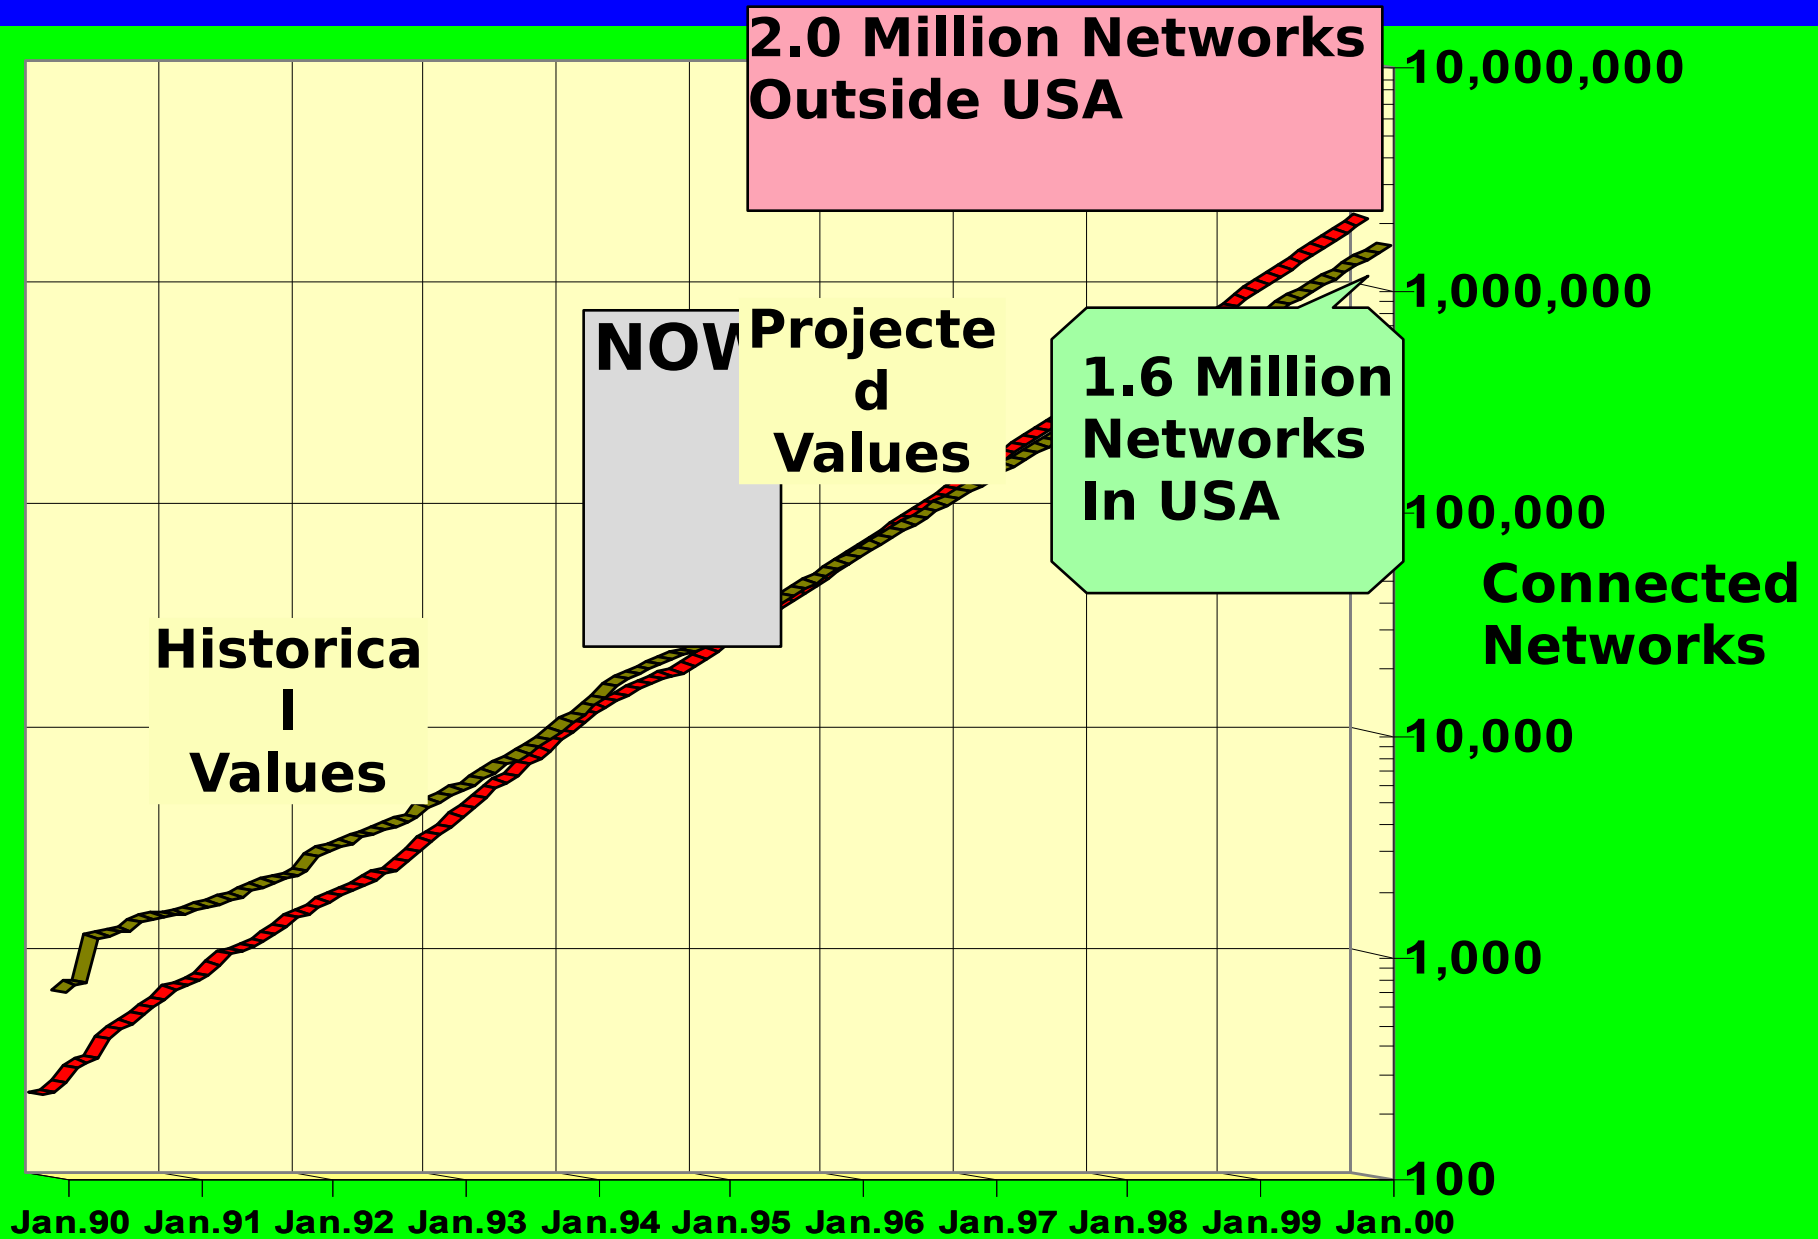

Internet Host Counts 1990-2000

Internet Connected Networks 1990-2000

World Wide Web Traffic 1993-2000

Bytes per Month

10,000
PetaBytes/Month

Capacity of
1.2 Gbit/s
pipe

NOW

Projecte
d
Values

Historica
l
Values